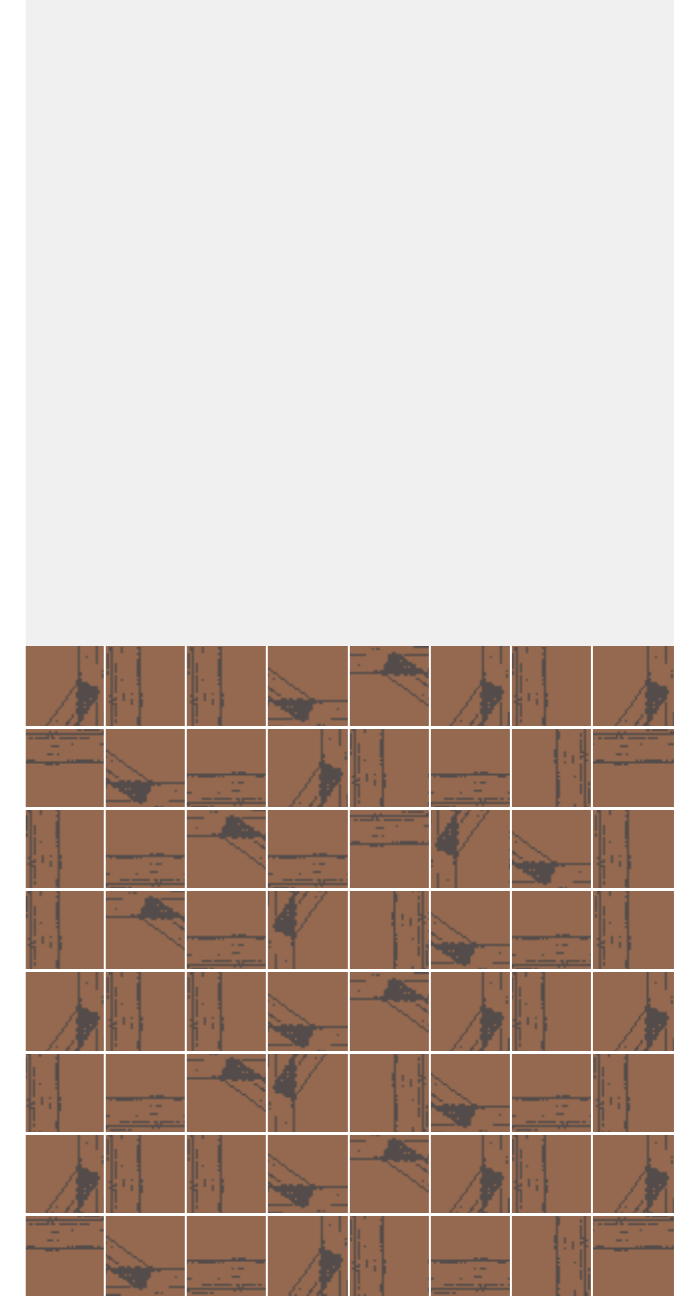

Scheme 4

^{IT} Trame 20×20 cm; decori 01, 02 rosso mattone; posa random.

^{EN} Trame 20×20 cm; decorations 01, 02 rosso mattone; random layout.